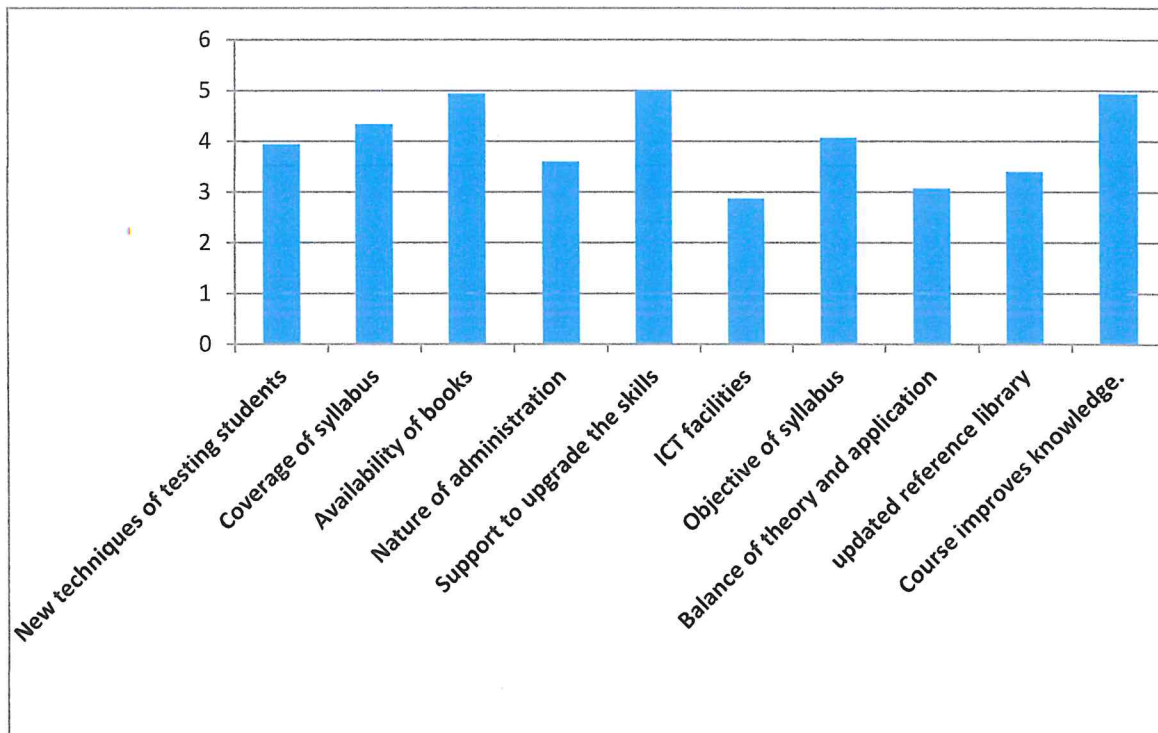

➤ **FEEDBACK ANALYSIS ON CURRICULUM BY FACULTY IN THE YEAR 2021-2022**

Feedback analysis on curriculum by faculty in the year 2021-2022