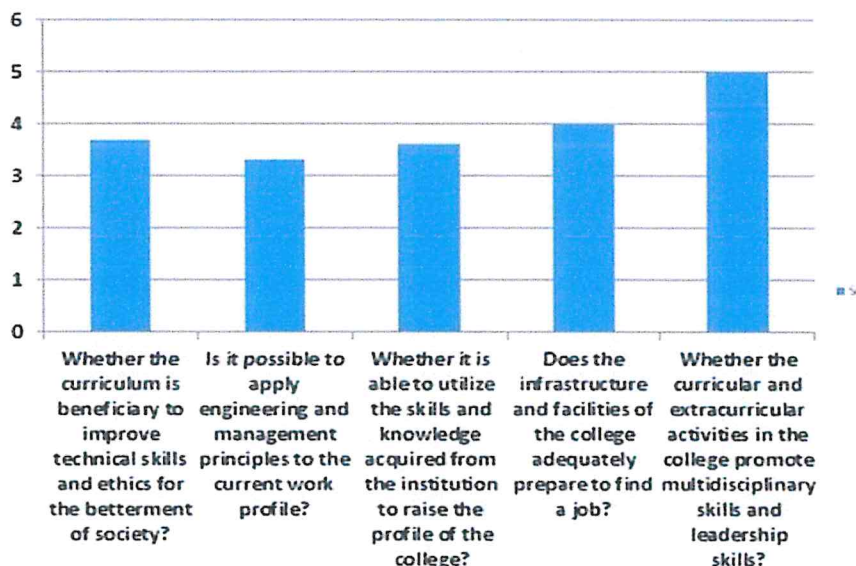

ANALYSIS REPORT (2021-2022)

Participation in stakeholders' feedback on curriculum and facilities provided on the college

1. Number of Students: 220
2. Number of Faculty: 49
3. Number of Alumni: 19
4. Number of Employers: 11

➤ FEEDBACK ANALYSIS OF STUDENTS IN THE YEAR 2021-2022

Feedback analysis of students in the year 2021-2022

➤ FEEDBACK ANALYSIS OF ALUMNI IN THE YEAR 2021-2022

Feedback analysis of alumni in the year 2021-2022