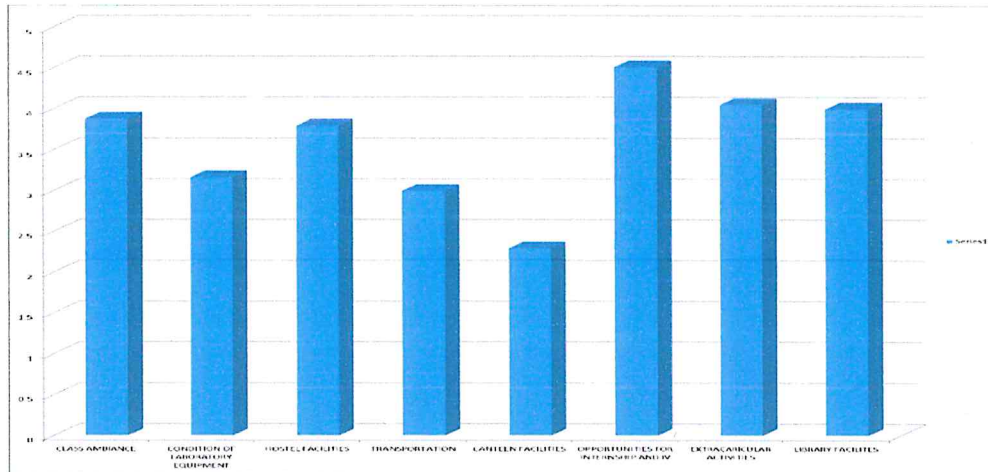

ANALYSIS REPORT (2021-2022)

Participation in stakeholders' feedback on curriculum and facilities provided on the college

1. Number of Students: 220
2. Number of Faculty: 49
3. Number of Alumni: 19
4. Number of Employers: 11

➤ FEEDBACK ANALYSIS OF STUDENTS IN THE YEAR 2021-2022

Feedback analysis of students in the year 2021-2022

➤ FEEDBACK ANALYSIS OF ALUMNI IN THE YEAR 2021-2022

Feedback analysis of alumni in the year 2021-2022