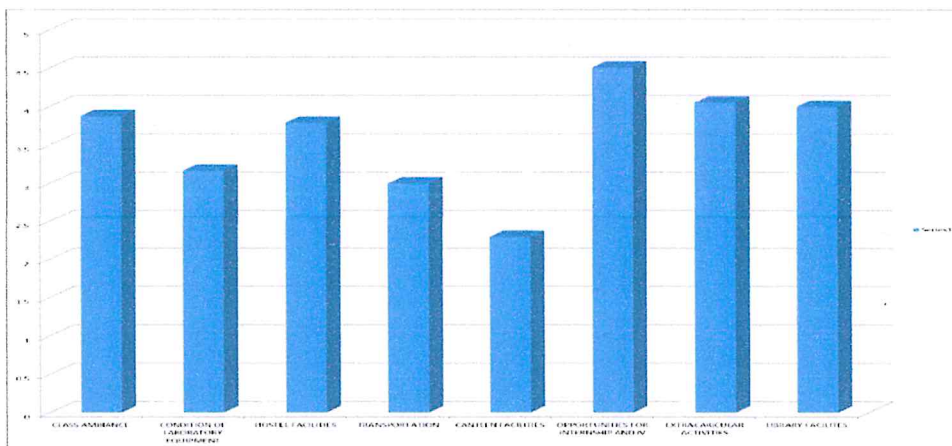

## ANALYSIS REPORT (2020-21)

Participation in stakeholders' feedback on curriculum and facilities provided on the college

1. Number of Students: 31
2. Number of Faculty: 46
3. Number of Alumni: 31
4. Number of Employers: 20

### ➤ FEEDBACK ANALYSIS OF STUDENTS IN THE YEAR 2020-2021

Feedback analysis of students in the year 2020-2021