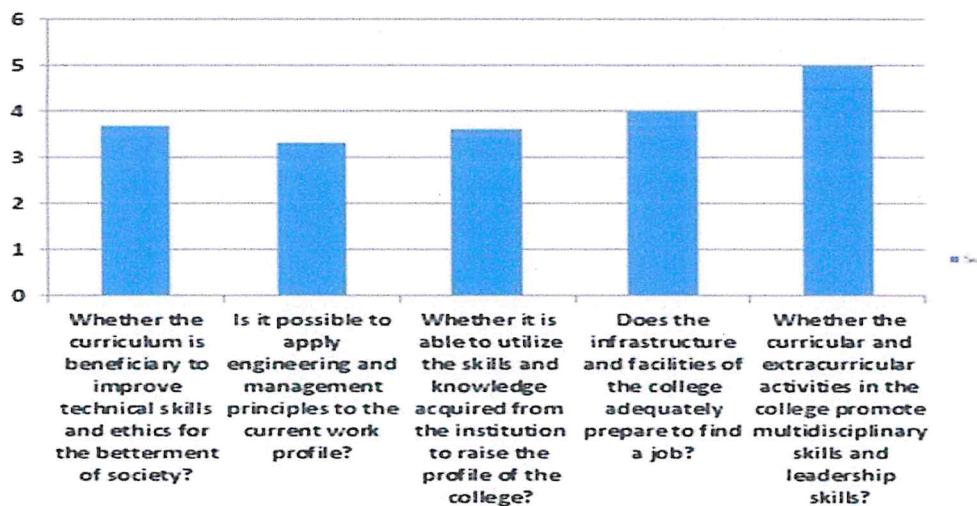

➤ FEEDBACK ANALYSIS OF ALUMNI IN THE YEAR 2020-2021

Feedback analysis of alumni in the year 2020-2021