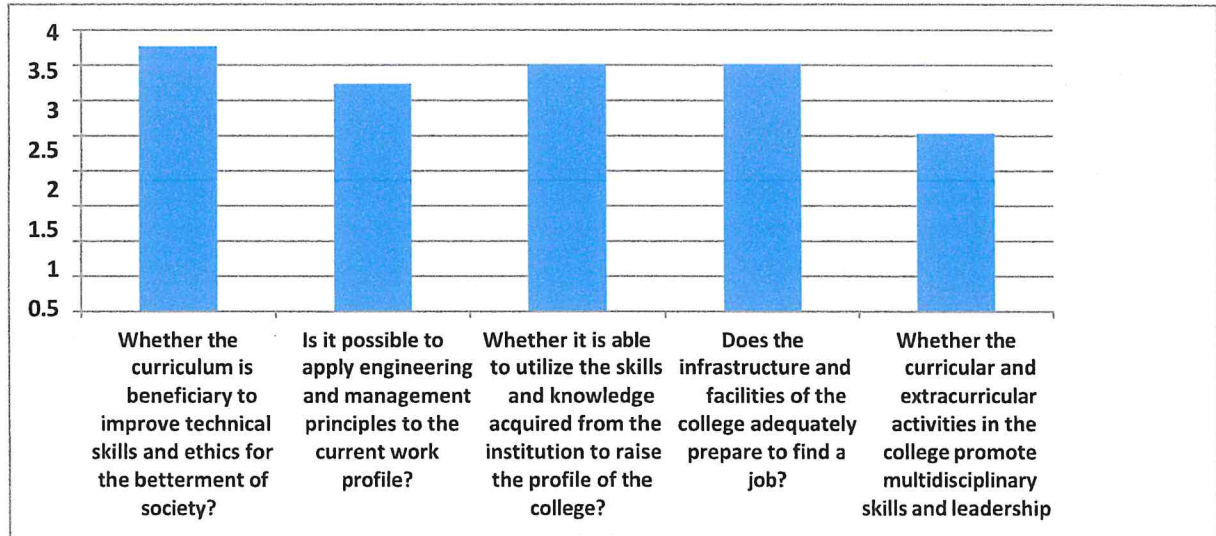

ANALYSIS REPORT (2018-2019)

Participation in stakeholders' feedback on curriculum and facilities provided on the college

1. Number of Students: 141
2. Number of Faculty: 59
3. Number of Alumni: 141
4. Number of Employers: 82

➤ **FEEDBACK ANALYSIS OF ALUMNI IN THE YEAR 2018-2019**

Feedback analysis of alumni in the year 2018-2019

➤ **FEEDBACK ANALYSIS OF EMPLOYERS IN THE YEAR 2018-2019**

Feedback analysis of employers in the year 2018-2019