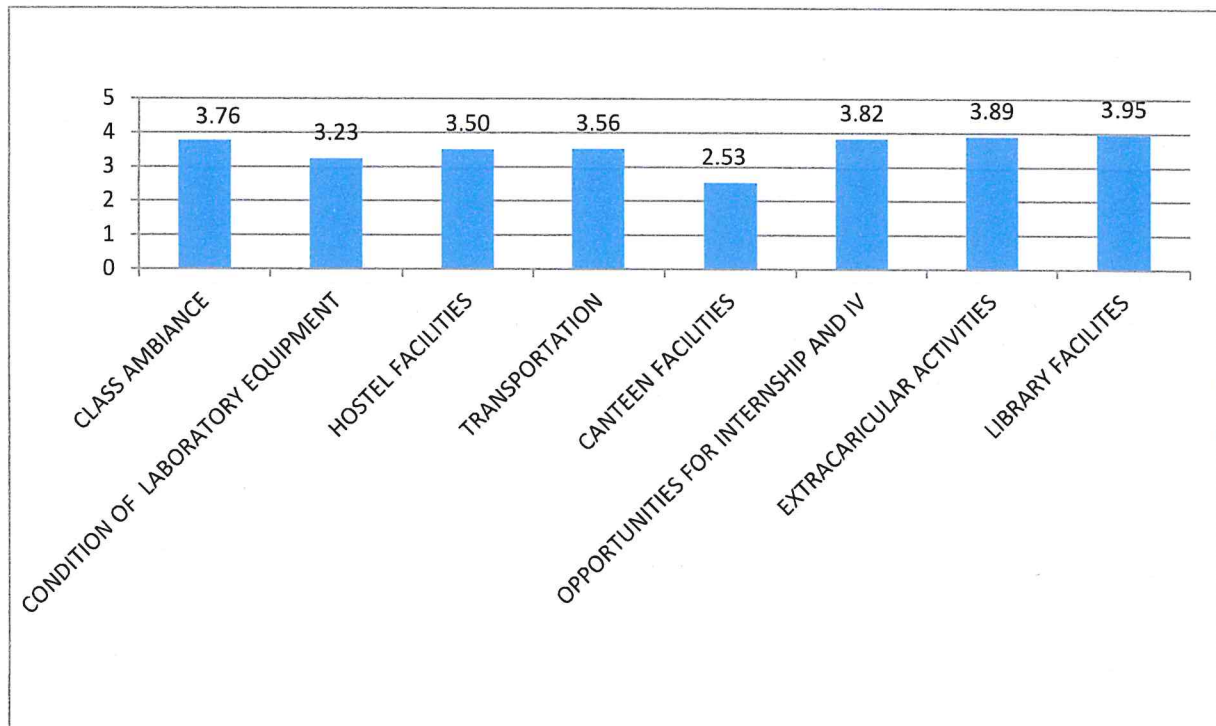

ANALYSIS REPORT (2018-2019)

Participation in stakeholders' feedback on curriculum and facilities provided on the college

1. Number of Students: 141
2. Number of Faculty: 59
3. Number of Alumni: 141
4. Number of Employers: 82

➤ FEEDBACK ANALYSIS OF STUDENTS IN THE YEAR 2018-2019

Feedback analysis of students in the year 2018-2019

PRINCIPAL
Indira Gandhi Institute of Engineering
& Technology
Nellikuzhy P.O., Kothamangalam-686 001