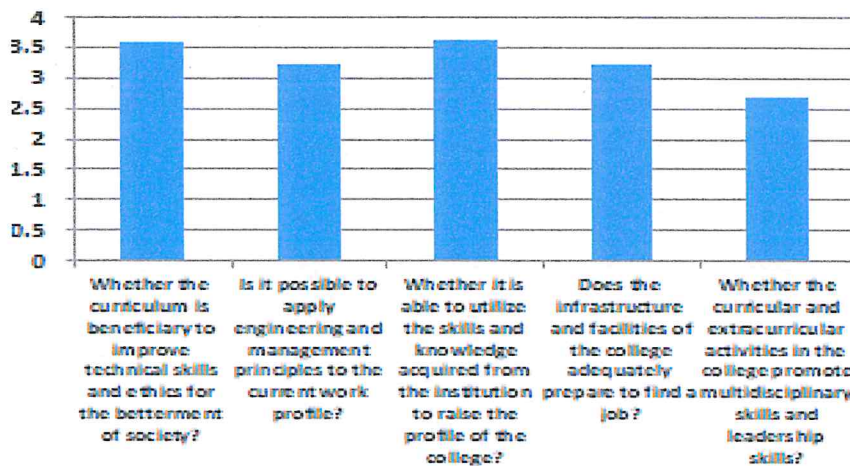

ANALYSIS REPORT (2019-2020)

Participation in stakeholders' feedback on curriculum and facilities provided on the college

1. Number of Students: 67
2. Number of Faculty: 47
3. Number of Alumni: 67
4. Number of Employers: 34

➤ FEEDBACK ANALYSIS OF STUDENTS IN THE YEAR 2019-2020

Feedback analysis of students in the year 2019-2020

➤ FEEDBACK ANALYSIS OF ALUMNI IN THE YEAR 2019-2020

Feedback analysis of alumni in the year 2019-2020