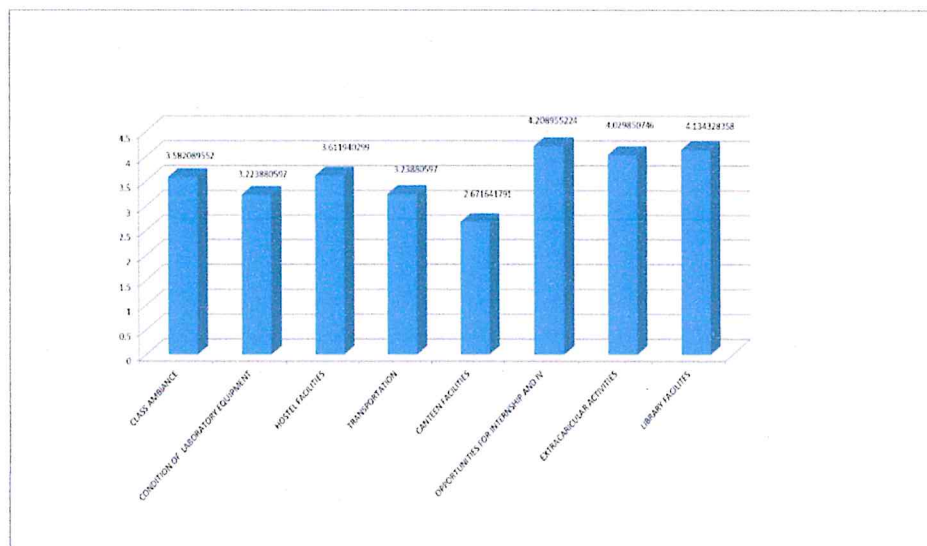

ANALYSIS REPORT (2019-2020)

Participation in stakeholders' feedback on curriculum and facilities provided on the college

1. Number of Students: 67
2. Number of Faculty: 47
3. Number of Alumni: 67
4. Number of Employers: 34

➤ FEEDBACK ANALYSIS OF STUDENTS IN THE YEAR 2019-2020

Feedback analysis of students in the year 2019-2020

➤ FEEDBACK ANALYSIS OF ALUMNI IN THE YEAR 2019-2020

Feedback analysis of alumni in the year 2019-2020